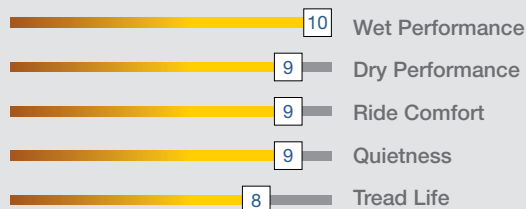

PARAGON SPORT HP A/S

W SPEED RATED
UTQG 480 AA A

50,000 Mile Limited Treadwear Warranty

The Paragon Sport HP AS is an ultra-high performance all-season tire engineered for high-speed performance, cornering, and braking. The aggressive tread pattern features 4 high angle grooves to channel water away from the tread face, maximizing traction on wet surfaces. Tapered tread edges provided improved stability, even tread wear, and a quiet comfortable ride. The BU64 delivers the perfect balance between ultra-high performance and everyday comfort to give you confidence in all weather conditions.

- Solid center rib for improved high-speed stability, and reduced road noise.
- Silica compound for superior wet traction and reduced rolling resistance.
- High angle tread grooves enhance water evacuation and improve wet handling and hydroplane resistance.
- Taper tread edges promote even uniform contact pressure for increased stability, even wear and a quiet ride.
- 4 wide circumferential grooves enhance water drainage to maximize grip on wet surfaces.

SIZE	LI/SR	L.R.	T.D.	UTQG
			32nds	
215/45R17	91W	XL	10	480 AA A
225/45R17	94W	XL	10	480 AA A
225/50R17	98W	XL	10	480 AA A
235/45R17	97W	XL	10	480 AA A
235/55R17	99W	STD	10	480 AA A
245/45R17	99W	XL	10	480 AA A
225/40R18	92W	XL	10	480 AA A
225/45R18	95W	XL	10	480 AA A
235/40R18	95W	XL	10	480 AA A
235/50R18	101W	XL	10	480 AA A
245/40R18	97W	XL	10	480 AA A
245/45R18	100W	XL	10	480 AA A
235/40R19	96V	XL	10	480 AA A