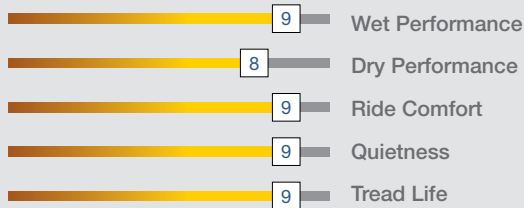

PARAGON TOUR SUV

H, T, V AND W SPEED RATED, UTQG 700 A A 60,000 Mile Limited Treadwear Warranty

The TOUR SUV is tailored for SUV drivers pursuing excellence in both comfort and drivability. The TOUR SUV stays in tune with the driver's needs for responsive handling and traction, incorporating the need for a quiet, comfortable cabin, while ensuring vehicle size and weight requirements are met. Available in a modern size range and backed by a premium mileage warranty, the TOUR SUV is engineered to deliver and enhance the driving experience specifically for today's SUV's and CUV's.

- **Wet Handling:** Broad circumferential grooves integrated with shoulder lateral grooves, provide effective water evacuation, ensuring exceptional wet traction.
- **Premium Mileage:** High mileage tread compounds formulated via advanced mixing technology are used with optimized contact footprint to promote longer tread life
- **Quiet Cabin:** Frequency staggering technology and multi-pitch design are optimized by SPSS noise simulation technology ensuring minimal road noise

For full warranty details, visit www.paragontires.com/warranty

SIZE	LI/SR	L.R.	T.D.	UTQG
			32nds	
265/70R16	112H		10	700 A A
255/70R16	111H		10	700 A A
215/70R16	100H		10	700 A A
215/65R16	98H		10	700 A A
235/60R16	100H		10	700 A A
245/70R16	107T		10	700 A A
235/65R17	104H		10	700 A A
225/60R17	99H		10	700 A A
265/65R17	112H		10	700 A A
235/60R17	102H		10	700 A A
215/60R17	96H		10	700 A A
225/65R17	102H		10	700 A A
225/55R17	97V		10	700 A A
255/60R17	106H		10	700 A A
235/55R17	99V		10	700 A A
245/65R17	107H		10	700 A A
235/65R18	106H		10	700 A A
235/55R18	100V		10	700 A A
255/65R18	111T		10	700 A A
225/55R18	98V		10	700 A A
215/55R18	95H		10	700 A A
235/50R18	97V		10	700 A A
265/60R18	110H		10	700 A A
245/60R18	105H		10	700 A A
225/60R18	100H		10	700 A A
255/55R18	109V	XL	10	700 A A
235/60R18	107V	XL	10	700 A A
265/50R19	110V	XL	10	700 A A
255/50R19	107V	XL	10	700 A A
235/50R19	103V	XL	10	700 A A
235/45R19	95V		10	700 A A
255/60R19	109H		10	700 A A
225/55R19	99V		10	700 A A
255/55R19	111V	XL	10	700 A A
245/55R19	103V		10	700 A A
235/55R19	105V	XL	10	700 A A
255/50R20	109V	XL	10	700 A A
245/60R20	107H		10	700 A A
265/50R20	107H		10	700 A A
275/40R20	106W	XL	10	700 A A
255/55R20	110V	XL	10	700 A A
235/55R20	105V	XL	10	700 A A
245/50R20	102V		10	700 A A
265/40R21	105W	XL	10	700 A A
275/40R21	107W	XL	10	700 A A
295/35R21	107W	XL	10	700 A A
315/40R21	115W	XL	10	700 A A
285/40R21	109W	XL	10	700 A A
275/45R21	110W	XL	10	700 A A