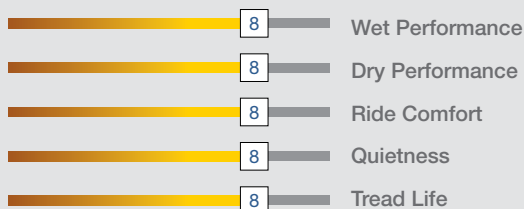

PARAGON TOUR CUV P-METRIC

**H, Q, R, S AND T SPEED RATED
UTQG 700 A B AND 700 A A**

60,000 Mile Limited Treadwear Warranty

The Paragon Tour CUV is engineered to deliver a combination of comfort and performance on SUVs and cross-over vehicles. A staggered tread block design provides a quiet, superior ride while full-depth sipes deliver exceptional all-weather traction throughout its long life. The Paragon Tour CUV features a specially formulated compound for enhanced tread life.

- Block design provides noise cancellation, balances pressure and allows for more contact points on the road surface.
- Block edge design provides better wet traction and handling.
- Enhanced upper shoulder profile allows better surface contact for control.
- Tie bars on shoulders for high speed stability.
- Jointless Bead Cover: spiral steel band wrapped around beads improves the structural rigidity of the tire resulting in a smooth ride.
- Rim Protector.

For full warranty details, visit www.paragontires.com/warranty

SIZE	LI/SR	L.R.	T.D.	UTQG
			32nds	
215/65R16	98T	STD	12	700 A B
215/70R16	100T	STD	11	700 A B
225/70R16	103S	STD	12	700 A B
225/75R16	104S	STD	11	700 A B
235/70R16	106T	STD	11	700 A B
245/75R16	111T	STD	11	700 A B
255/70R16	111T	STD	11	700 A B
265/70R16	112T	STD	11	700 A B
265/75R16	116T	STD	11	700 A B
225/60R17	99H	STD	11	700 A A
225/65R17	102S	STD	12	700 A B
235/65R17	104T	STD	12	700 A B
235/65R17	104S	STD	12	700 A B
245/65R17	107T	STD	11	700 A B
265/65R17	112H	STD	11	700 A B
245/70R17	110T	STD	11	700 A B
265/70R17	115T	STD	11	700 A B
235/60R18	103V	XL	11	700 A A
235/65R18	106T	STD	11	700 A A
245/60R18	105H	STD	11	700 A B
255/65R18	102S	STD	11	700 A A
265/60R18	110T	STD	11	700 A B
275/65R18	116T	STD	11	700 A B
225/55R19	99V	STD	10	700 A A
235/55R19	101V	STD	10	700 A A
245/55R19	1.3H	STD	10	700 A A
255/50R20	105H	STD	10	700 A A
265/50R20	107V	STD	10	700 A A
275/55R20	113H	STD	10	700 A A
275/60R20	115S	STD	11	700 A B
275/60R20	115S	STD	11	700 A B