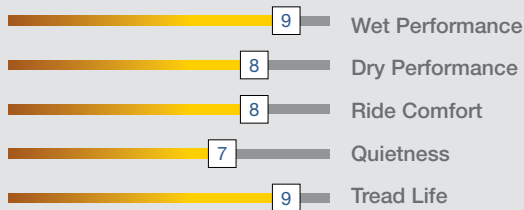

PARAGON RIDGERUNNER A/T

R, S AND T SPEED RATED
UTQG 500 A B

50,000 Mile Limited Treadwear Warranty

* Mileage warranty does not apply to LT designated tires.

The Paragon Ridgerunner A/T is a premium all-terrain tire that can handle on-and-off road terrains with ease. With an advanced tread pattern and aggressive sidewall the Paragon Ridgerunner A/T delivers exceptional traction on all road conditions. Along with strength and durability it still delivers a smooth and quiet ride for cruising.

- Modern aggressive AT design.
- Multi width shoulder grooves improves wet grip.
- Stair-step tread grooves improves water evacuation and stone ejection. High tensile strength bead wire.
- Jointless Bead Cover: spiral steel band wrapped around beads improves the structural rigidity of the tire resulting in a smooth ride.
- Extra Poly Ply for added strength.
- Rim protector
- Severe Winter Service 3PMS certification denotes a true winter tire, meets severe snow service requirements of RMA/ RAC standards.

For full warranty details, visit www.paragontires.com/warranty

SIZE	LI/SR	L.R.	T.D.	UTQG
			32nds	
265/70R16	112T	SL	13	500 A B
265/75R16	116S	SL	13	500 A B
265/70R17	115T	SL	13	500 A B
31X10.50R15LT*	109S	6PR	16	—
LT225/75R16*	115/112S	10PR	16	—
LT235/85R16*	120/116S	10PR	16	—
LT245/75R16*	120/116S	10PR	16	—
LT245/75R17*	121/118S	10PR	16	—
LT265/70R17*	121/118S	10PR	16	—

* 3PMS Winter Certified