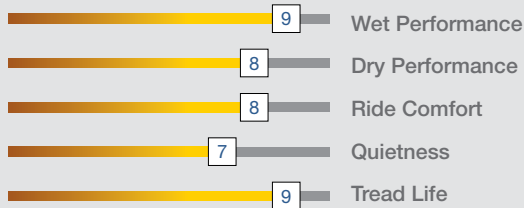

PARAGON RIDGERUNNER R/T

S, T AND Q SPEED RATED / UTQG 600 A B

45,000 Mile Limited Treadwear Warranty

* Mileage warranty does not apply to LT designated tires.

The Paragon Ridgerunner RT tire; Your reliable adventure companion for every season and every terrain. Designed to conquer diverse weather conditions with ease, even the colder temperatures being 3PMS certified. Featuring an optimized tread pattern, it ensures enhanced traction on any terrain, empowering drivers to navigate with confidence and control. Deep tread, ample traction and well-balanced road manners for your everyday travels. The RIDGERUNNER RT is your trusted rugged terrain tire.

- Navigate with ease across various terrains thanks to the tire's optimized tread design and deep tread depths (16&18/32), offer superior traction and control, empowering drivers to tackle any road with confidence.
- Tire's aggressive sidewall biters enhance off-road performance and protection, offering increased puncture resistance and a functional rugged appearance
- Experience peace of mind, knowing that the tire is 3PMS certified for severe snow conditions, providing consistent grip and traction even in challenging winter temperatures.

SIZE	LI/SR	L.R.	T.D.	UTQG	MAX LOAD	MAX LOAD	STUD SIZE	
					32^{nds}	1X		2X
265/70R17	115T		16	600 A B	2679@44			
255/70R18	116T	XL	16	600 A B	2756@50			
265/60R18	114S	XL	16	600 A B	2601@50			
265/65R18	116T	XL	16	600 A B	2756@50			
265/70R18	116S		16	600 A B	2756@44			
275/65R18	116T	XL	16	600 A B	2756@50			
265/50R20	111T	XL	16	600 A B	2403@50			
275/55R20	117T	XL	16	600 A B	2833@50			
275/60R20	116T	XL	16	600 A B	2756@50			
285/45R22	114Q	XL	16	600 A B	2601@50		15	
LT245/70R17	119/116Q	10PR	18		3000@80	2755@80	15	
LT245/75R17	121/118Q	10PR	18		3195@80	2910@80	15	
LT265/70R17	123/120Q	10PR	18		3415@80	3085@80	15	
LT285/70R17	126/123Q	10PR	18		3750@80	3415@80	15	
LT265/65R18	122/119Q	10PR	18		3305@80	3000@80	15	
LT265/70R18	124/121Q	10PR	18		3525@80	3195@80	15	
LT275/65R18	123/120Q	10PR	18		3415@80	3085@80	15	
LT275/70R18	125/122Q	10PR	18		3640@80	3305@80	15	
LT275/55R20	120/117Q	10PR	18		3085@80	2835@80	15	
LT275/65R20	126/123Q	10PR	18		3750@80	3415@80	15	
LT305/55R20	125/122Q	12PR	18		3640@80	3305@80	15	
LT275/60R20	123/120Q	10PR	18		3415@80	3085@80	15	

*LT tires are pinned for studs